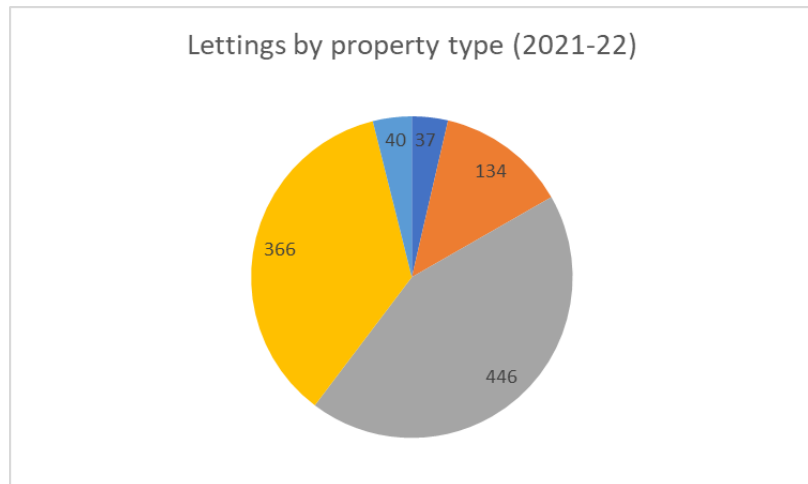

## Lettings 2021/22

Lettings by Band	
Band	Total
A	341
B	535
C	115
D	16
E	16
<b>Total</b>	<b>1023</b>

Lettings by Property Type	
Type	Total
Adapted Property	37
Bungalow	134
Flat	446
House	366
Maisonette	40
<b>Total</b>	<b>1023</b>