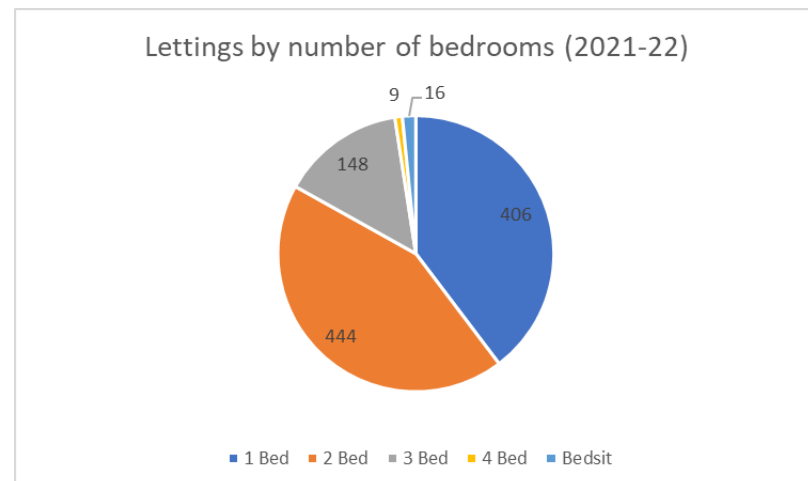

## Lettings 2021/22

Lettings by Band	
Band	Total
A	341
B	535
C	115
D	16
E	16
<b>Total</b>	<b>1023</b>

Lettings by Property Type	
Type	Total
Adapted Property	37
Bungalow	134
Flat	446
House	366
Maisonette	40
<b>Total</b>	<b>1023</b>

Lettings by number of bedrooms	
Bedrooms	Total
1 Bed	406
2 Bed	444
3 Bed	148
4 Bed	9
Bedsit	16
<b>Total</b>	<b>1023</b>

Property type by bedrooms						
Type	1 Bed	2 Bed	3 Bed	4 Bed	Bedsit	Total
Adapted property	15	18	3	1	0	<b>37</b>
Bungalow	84	49	1	0	0	<b>134</b>
Flat	269	154	7	0	16	<b>446</b>
House	22	209	128	7	0	<b>366</b>
Maisonette	16	14	9	1	0	<b>40</b>
<b>Total</b>	<b>406</b>	<b>444</b>	<b>148</b>	<b>9</b>	<b>16</b>	<b>1023</b>