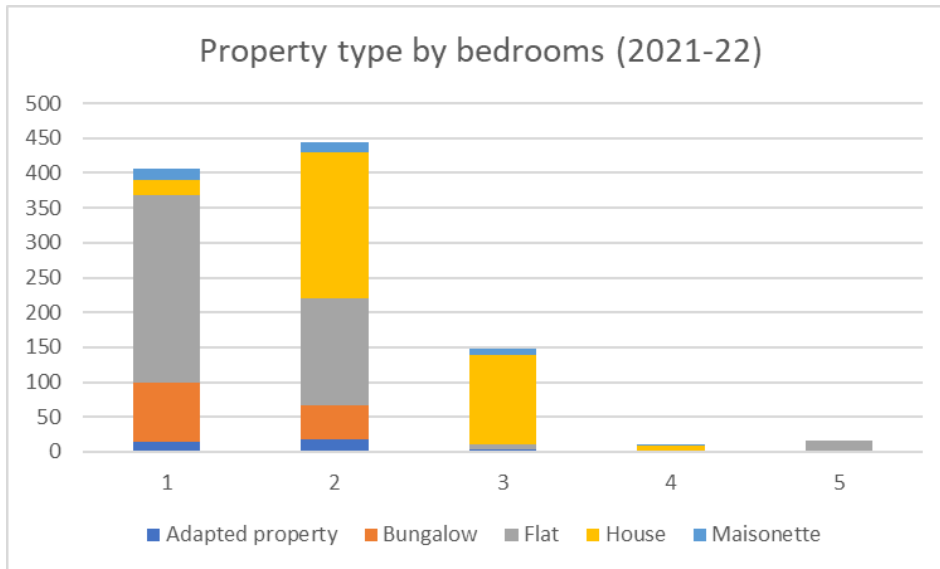

## Lettings 2021/22

Lettings by Band	
Band	Total
A	341
B	535
C	115
D	16
E	16
<b>Total</b>	<b>1023</b>

Lettings by Property Type	
Type	Total
Adapted Property	37
Bungalow	134
Flat	446
House	366
Maisonette	40
<b>Total</b>	<b>1023</b>

Lettings by number of bedrooms	
Bedrooms	Total
1 Bed	406
2 Bed	444
3 Bed	148
4 Bed	9
Bedsit	16
<b>Total</b>	<b>1023</b>

Property type by bedrooms						
Type	1 Bed	2 Bed	3 Bed	4 Bed	Bedsit	Total
Adapted property	15	18	3	1	0	<b>37</b>
Bungalow	84	49	1	0	0	<b>134</b>
Flat	269	154	7	0	16	<b>446</b>
House	22	209	128	7	0	<b>366</b>
Maisonette	16	14	9	1	0	<b>40</b>
<b>Total</b>	<b>406</b>	<b>444</b>	<b>148</b>	<b>9</b>	<b>16</b>	<b>1023</b>