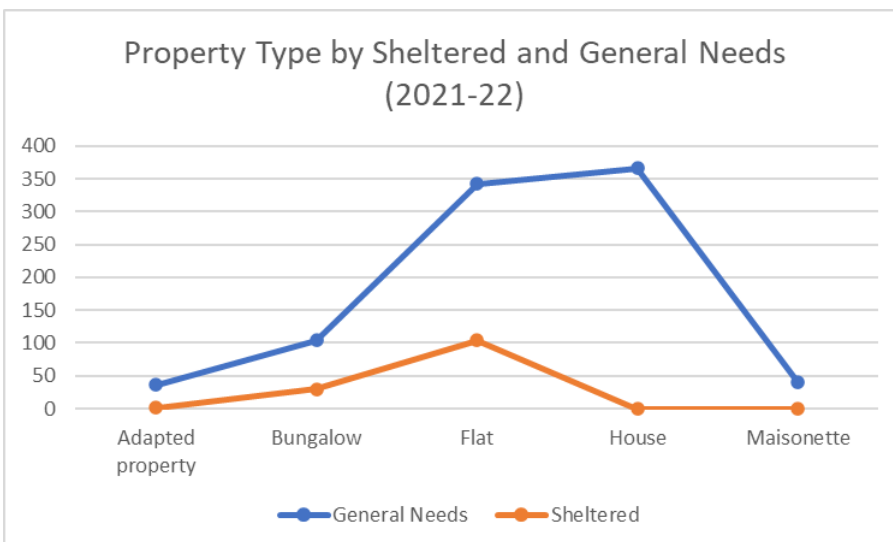

Property type by Sheltered/General Needs			
Type	General Needs	Sheltered	Total
Adapted property	36	1	37
Bungalow	104	30	134
Flat	342	104	446
House	366	0	366
Maisonette	40	0	40
Total	888	135	1023