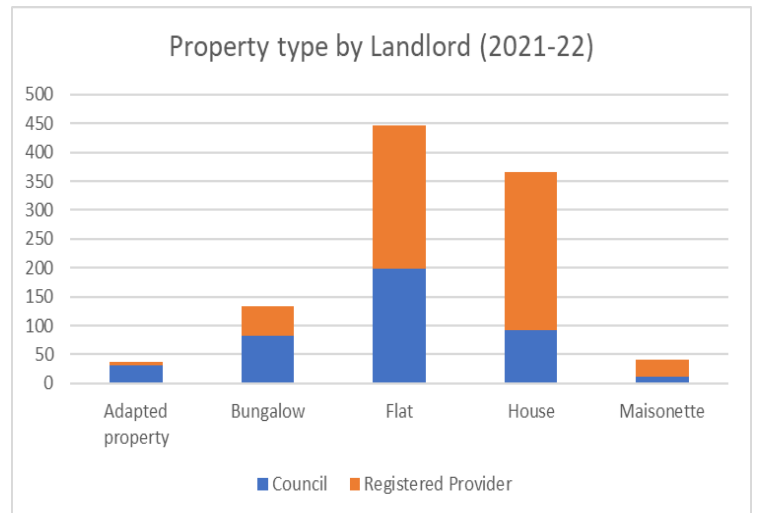

Ground floor/house with stairlift and level bathing		
Level access shower	Wet room	Total
150	67	217

Property type by Landlord			
Type	Council	Registered Provider	Total
Adapted property	31	6	37
Bungalow	82	52	134
Flat	199	247	446
House	93	273	366
Maisonette	11	29	40
Total	416	607	1023

Households Ethnic Origin	
Any other ethnic group	1
Asian / Asian British - Bangladeshi	2
Asian / Asian British - Indian	5
Asian / Asian British - Other	5
Asian / Asian British - Pakistani	2
Black / Black British - African	39
Black / Black British - Caribbean	19
Black / Black British - Other	3
Mixed - Other	8
Mixed - White / Asian	6
Mixed - White / Black African	5
Mixed - White / Black Caribbean	9
Not stated	8
White - British	830
White - Irish	9
White - Other	72
Total	1023