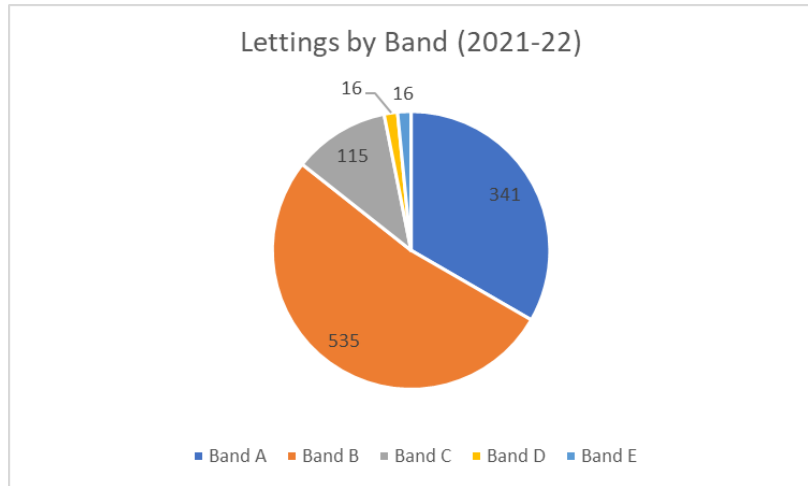

## Lettings 2021/22

Lettings by Band	
Band	Total
A	341
B	535
C	115
D	16
E	16
<b>Total</b>	<b>1023</b>

Lettings by Property Type	
Type	Total
Adapted Property	37
Bungalow	134
Flat	446
House	366
Maisonette	40
<b>Total</b>	<b>1023</b>