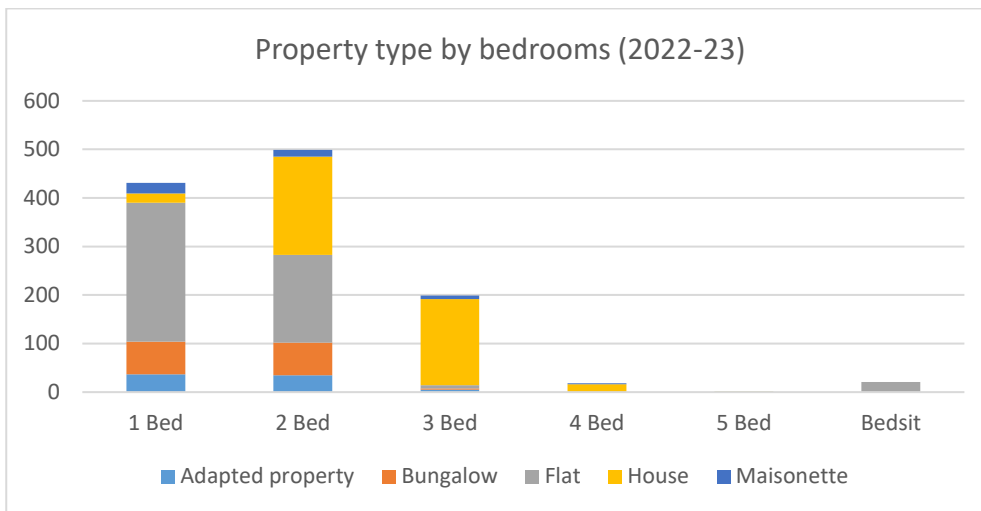

Keyways Annual Statistics

Lettings 2022/23

Lettings by Band	
Band	Total
A	428
B	571
C	147
D	12
E	12
Total	1170

Lettings by Property Type	
Type	Total
Adapted Property	78
Bungalow	137
Flat	494
House	416
Maisonette	45
Total	1170

Lettings by number of bedrooms	
Bedrooms	Total
1 Bed	431
2 Bed	499
3 Bed	199
4 Bed	18
5 Bed	2
Bedsit	21
Total	1170

Property type by bedrooms							
Type	1 Bed	2 Bed	3 Bed	4 Bed	5 Bed	Bedsit	Total
Adapted property	37	35	5	0	1	0	78
Bungalow	67	67	3	0	0	0	137
Flat	286	181	6	0	0	21	494
House	19	202	178	16	1	0	416
Maisonette	22	14	7	2	0	0	45
Total	431	499	199	18	2	21	1170