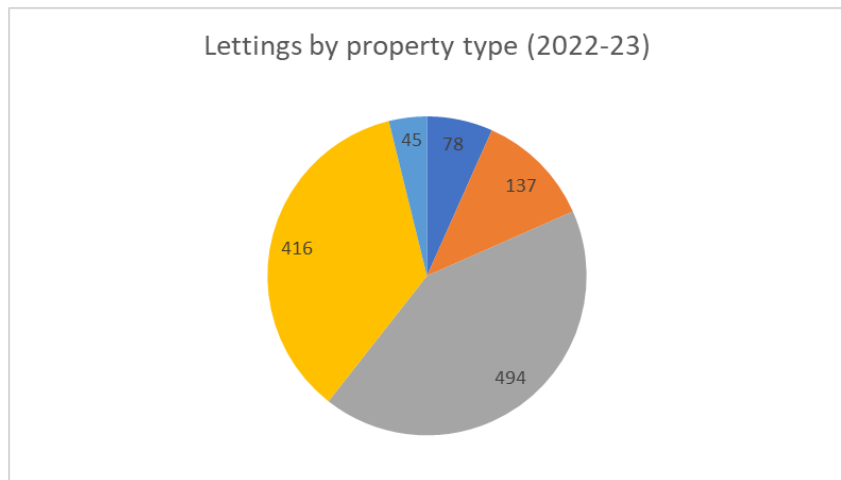

Keyways Annual Statistics

Lettings 2022/23

Lettings by Band	
Band	Total
A	428
B	571
C	147
D	12
E	12
Total	1170

Lettings by Property Type	
Type	Total
Adapted Property	78
Bungalow	137
Flat	494
House	416
Maisonette	45
Total	1170

Lettings by number of bedrooms	
Bedrooms	Total
1 Bed	431
2 Bed	499
3 Bed	199
4 Bed	18
5 Bed	2
Bedsit	21
Total	1170

Property type by bedrooms							
Type	1 Bed	2 Bed	3 Bed	4 Bed	5 Bed	Bedsit	Total
Adapted property	37	35	5	0	1	0	78
Bungalow	67	67	3	0	0	0	137
Flat	286	181	6	0	0	21	494
House	19	202	178	16	1	0	416
Maisonette	22	14	7	2	0	0	45
Total	431	499	199	18	2	21	1170

Property type by Landlord			
Type	Council	Registered Provider	Total
Adapted property	46	32	78
Bungalow	72	65	137
Flat	194	300	494
House	109	307	416
Maisonette	13	32	45
Total	434	736	1170

Households Ethnic Origin	
Any other ethnic group	3
Asian / Asian British - Bangladeshi	2
Asian / Asian British - Indian	8
Asian / Asian British - Other	6
Asian / Asian British - Pakistani	3
Black / Black British - African	34
Black / Black British - Caribbean	15
Black / Black British - Other	5
Mixed - Other	6
Mixed - White / Asian	3
Mixed - White / Black African	7
Mixed - White / Black Caribbean	19
Not stated	2
White - British	952
White - Irish	11
White - Other	94
Total	1170