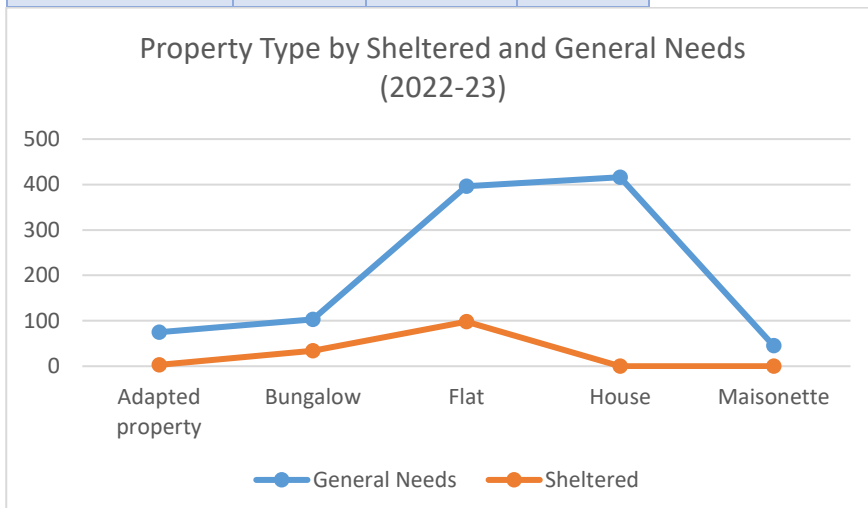

Property type by Sheltered/General Needs			
Type	General Needs	Sheltered	Total
Adapted property	75	3	78
Bungalow	103	34	137
Flat	396	98	494
House	416	0	416
Maisonette	45	0	45
Total	1035	135	1170