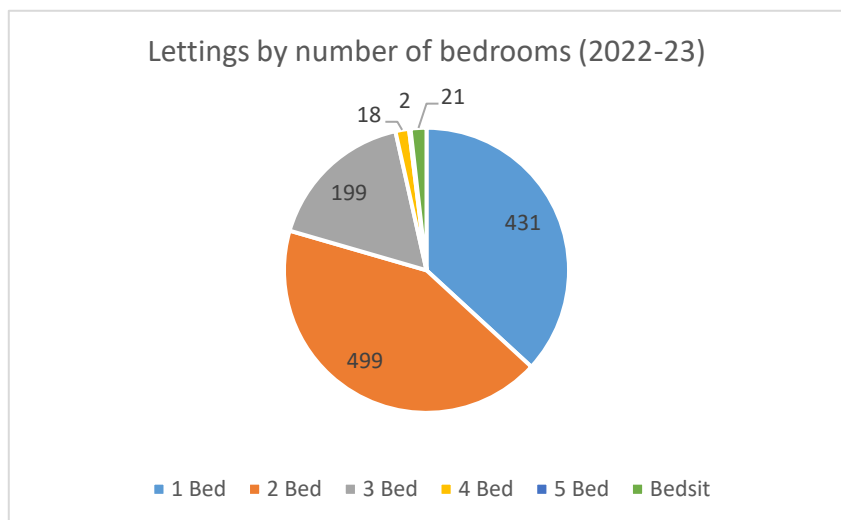

Keyways Annual Statistics

Lettings 2022/23

Lettings by Band	
Band	Total
A	428
B	571
C	147
D	12
E	12
Total	1170

Lettings by Property Type	
Type	Total
Adapted Property	78
Bungalow	137
Flat	494
House	416
Maisonette	45
Total	1170

Lettings by number of bedrooms	
Bedrooms	Total
1 Bed	431
2 Bed	499
3 Bed	199
4 Bed	18
5 Bed	2
Bedsit	21
Total	1170

Property type by bedrooms							
Type	1 Bed	2 Bed	3 Bed	4 Bed	5 Bed	Bedsit	Total
Adapted property	37	35	5	0	1	0	78
Bungalow	67	67	3	0	0	0	137
Flat	286	181	6	0	0	21	494
House	19	202	178	16	1	0	416
Maisonette	22	14	7	2	0	0	45
Total	431	499	199	18	2	21	1170