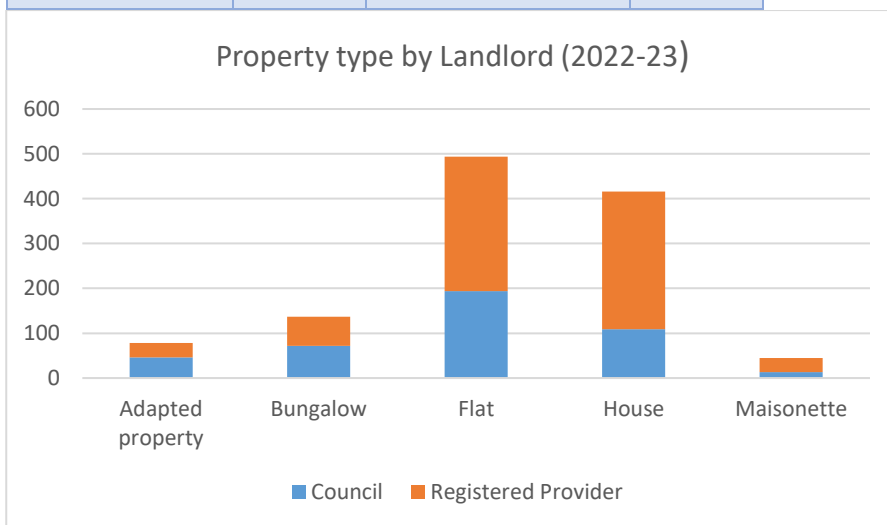

Ground floor/house with stairlift and level bathing		
Level access shower	Wet room	Total
164	87	251

Property type by Landlord			
Type	Council	Registered Provider	Total
Adapted property	46	32	78
Bungalow	72	65	137
Flat	194	300	494
House	109	307	416
Maisonette	13	32	45
Total	434	736	1170

Households Ethnic Origin	
Any other ethnic group	3
Asian / Asian British - Bangladeshi	2
Asian / Asian British - Indian	8
Asian / Asian British - Other	6
Asian / Asian British - Pakistani	3
Black / Black British - African	34
Black / Black British - Caribbean	15
Black / Black British - Other	5
Mixed - Other	6
Mixed - White / Asian	3
Mixed - White / Black African	7
Mixed - White / Black Caribbean	19
Not stated	2
White - British	952
White - Irish	11
White - Other	94
Total	1170