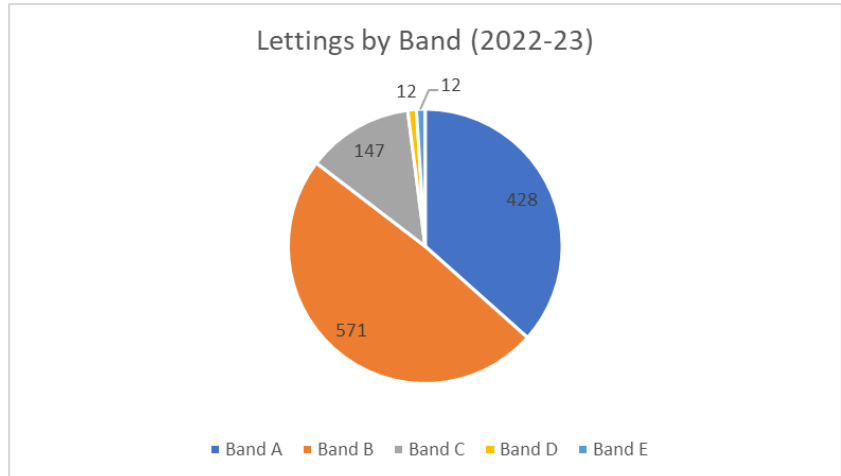

Keyways Annual Statistics

Lettings 2022/23

Lettings by Band	
Band	Total
A	428
B	571
C	147
D	12
E	12
Total	1170

Lettings by Property Type	
Type	Total
Adapted Property	78
Bungalow	137
Flat	494
House	416
Maisonette	45
Total	1170

Lettings by number of bedrooms	
Bedrooms	Total
1 Bed	431
2 Bed	499
3 Bed	199
4 Bed	18
5 Bed	2
Bedsit	21
Total	1170

Property type by bedrooms							
Type	1 Bed	2 Bed	3 Bed	4 Bed	5 Bed	Bedsit	Total
Adapted property	37	35	5	0	1	0	78
Bungalow	67	67	3	0	0	0	137
Flat	286	181	6	0	0	21	494
House	19	202	178	16	1	0	416
Maisonette	22	14	7	2	0	0	45
Total	431	499	199	18	2	21	1170

Property type by Landlord			
Type	Council	Registered Provider	Total
Adapted property	46	32	78
Bungalow	72	65	137
Flat	194	300	494
House	109	307	416
Maisonette	13	32	45
Total	434	736	1170

Households Ethnic Origin	
Any other ethnic group	3
Asian / Asian British - Bangladeshi	2
Asian / Asian British - Indian	8
Asian / Asian British - Other	6
Asian / Asian British - Pakistani	3
Black / Black British - African	34
Black / Black British - Caribbean	15
Black / Black British - Other	5
Mixed - Other	6
Mixed - White / Asian	3
Mixed - White / Black African	7
Mixed - White / Black Caribbean	19
Not stated	2
White - British	952
White - Irish	11
White - Other	94
Total	1170